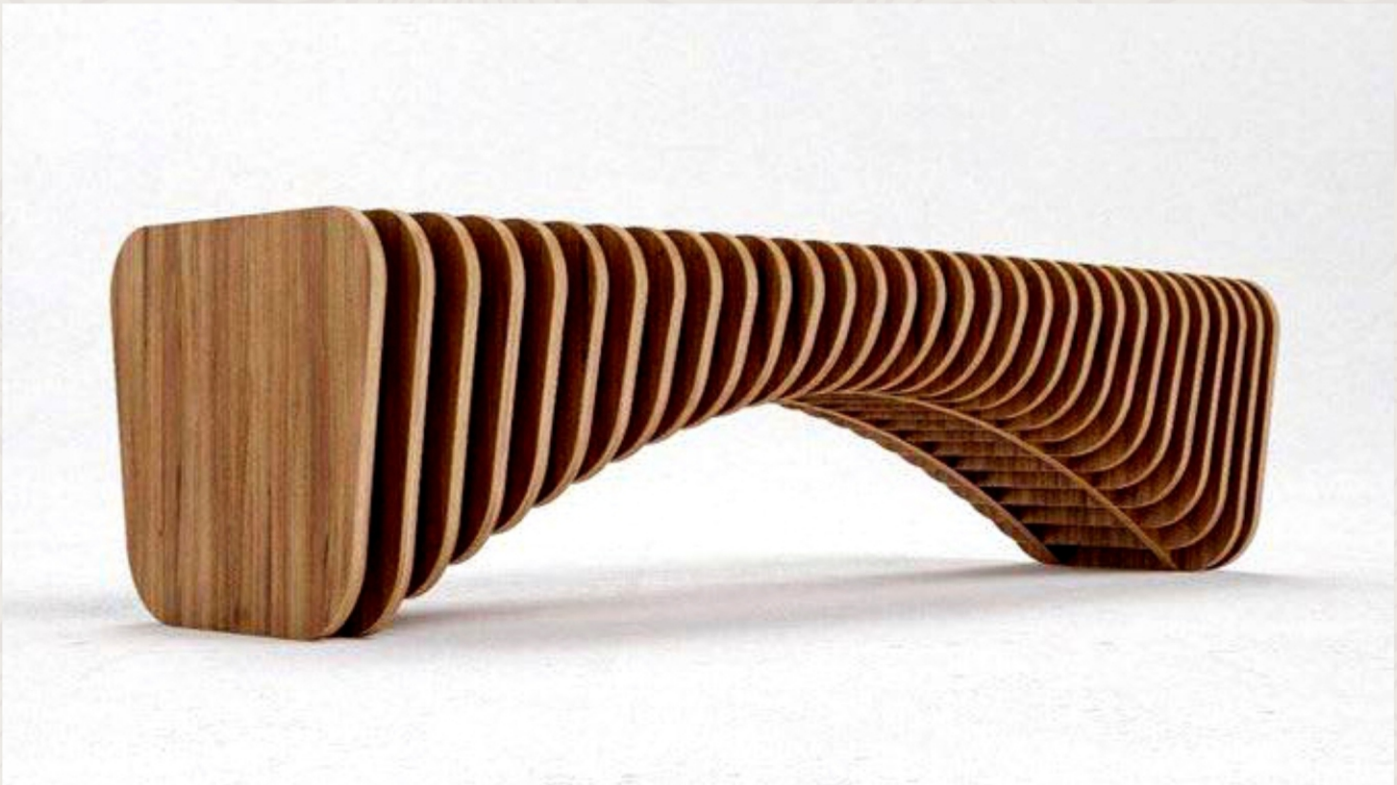

HOME DECOR PRODUCTS