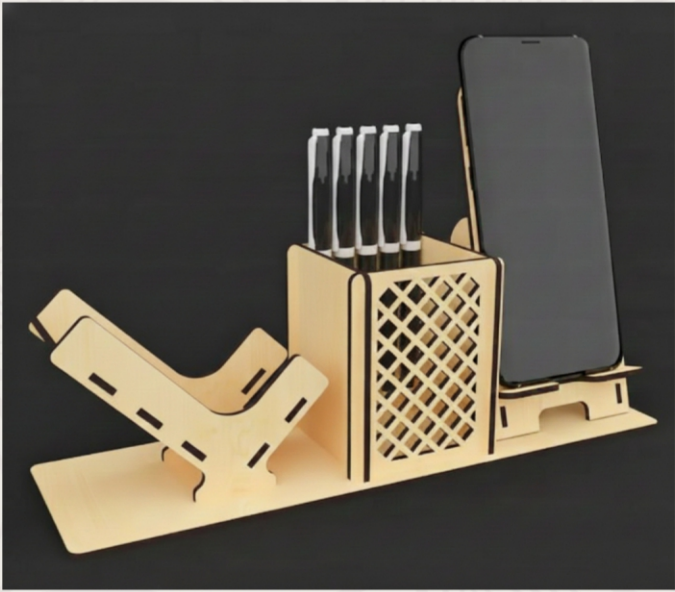

CUSTOMISED GIFTS

World's Most Popular Game.

Available in different sizes

- ▶ 75 x 38 x 10 cm
- ▶ 86 x 42 x 10 cm
- ▶ 106 x 52 x 22 cm

Available in different colors

- ▶ **Compact & Portable** : Crafted with a lightweight design, this game table is versatile to be taken anywhere and can be used on the floor or table.
- ▶ **Strong Motor** : An electric fan motor propels air up through the top of the table to create a smooth frictionless surface for the puck to move across & electric fan motor powered by wire adapter which is easy to plug in.
- ▶ **Abacus Scorer** : Designed with manual sliding score keepers and goal boxes it includes 2 stricker & 2 pucks.