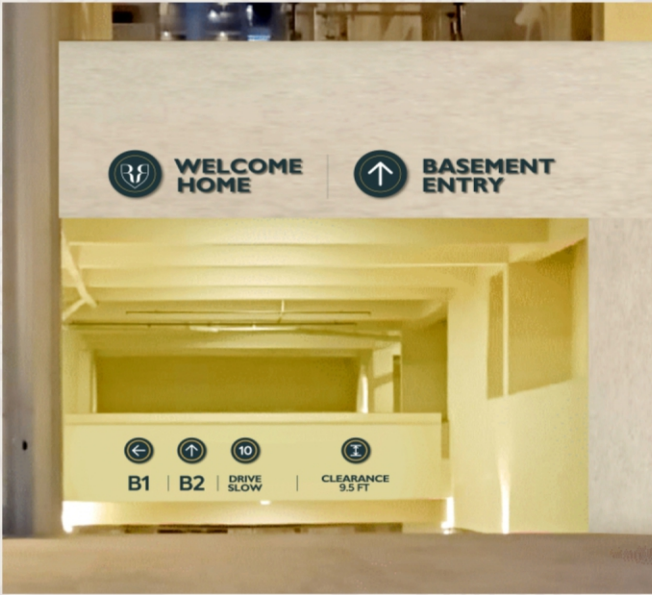

SIGNAGE & GRAPHIC